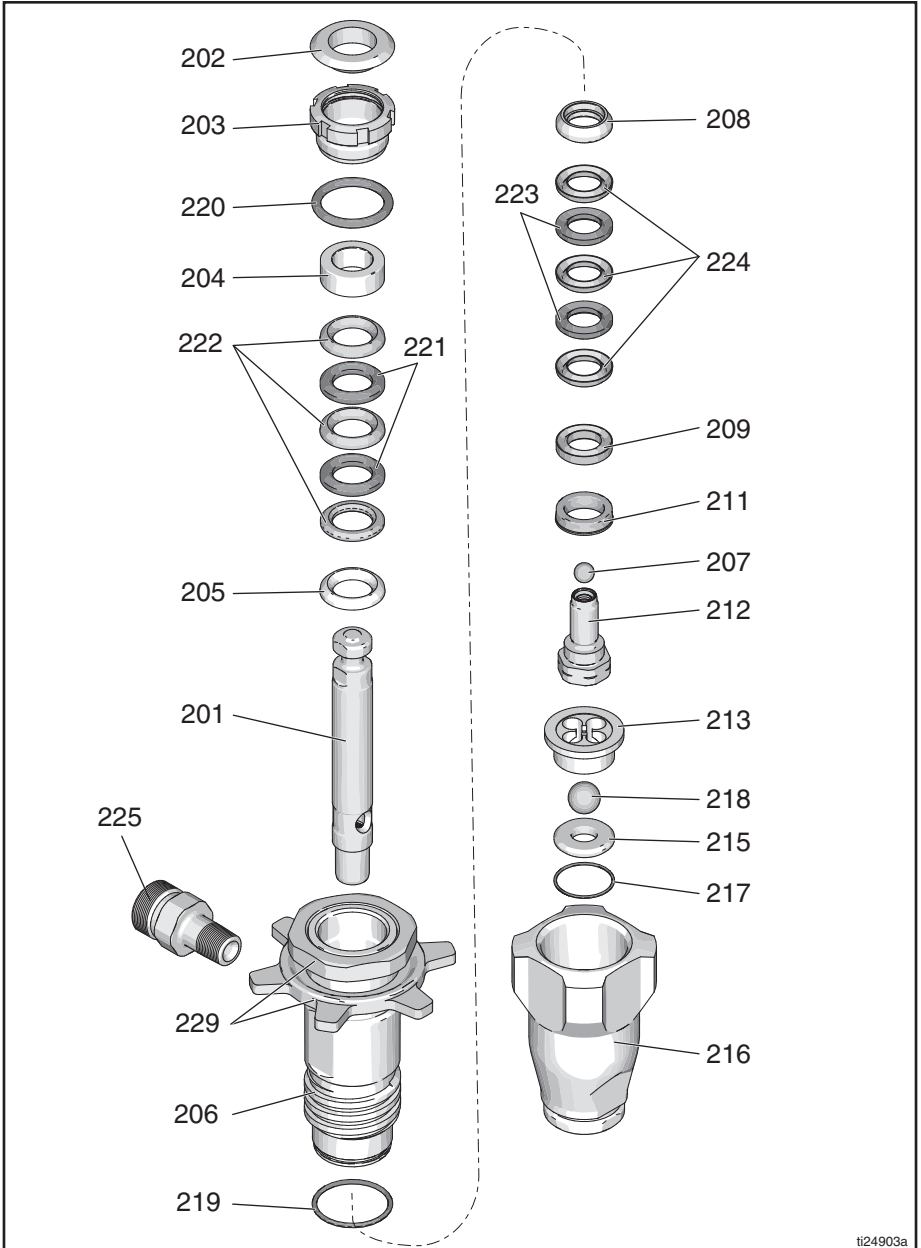

Parts

ti24903a

Parts List

Ref.	Part	Description	Qty.	Ref.	Part	Description	Qty.
201	24W617	ROD, displacement, <i>includes 212</i>	1	219*	108526	O-RING, PTFE	1
202*	180656	BUTTON, plug	1	220*	160516	O-RING	1
203	193047	NUT, packing	1	221*	176755	V-PACKING, leather, throat	2
204*	176757	GLAND, female, throat	1	222*	192710	V-PACKING, throat, V-Max™ UHMWPE, blue	3
205*	176754	GLAND, male throat	1	223*	176749	V-PACKING, leather, piston	2
206	24W619	CYLINDER, pump <i>includes retaining nuts 229</i>	1	224*	192712	V-PACKING, piston, V-Max™ UHMWPE, blue	3
207*	105444	BALL, sst, 0.3125 in.	1	225			
208*	195129	GLAND, male piston	1	<u>Models 17C487, 17C488, 17C489, 17C721</u>			
209*	180073	GLAND, female, piston	1	17C231	FITTING, pump, QD, 1/4 npt	1	
211*	15G234	GUIDE, piston	1	<u>Model 17M992</u>			
212	239937	VALVE, piston (included with 201)	1	162453	FITTING, 1/4 npt	1	
213†	15C011	GUIDE, ball	1	229	NUTS, retaining, not sold separately		
215†	246429	KIT, seat, carbide <i>includes 213, 217 and 218</i>	1				
216	15B611	VALVE, intake housing	1				
217*†	15B112	PACKING, o-ring (0.941 in. OD)	1				
218*†	105445	BALL, sst, 0.5000 in.	1				

* - Also included in Kit 244194

† - Also included in Kit 246429